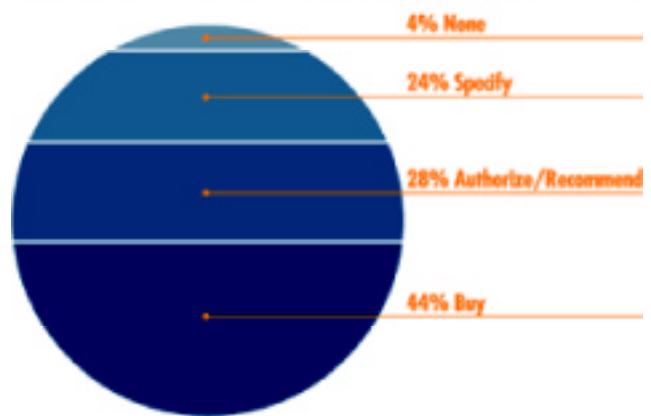

Circulation Profile

40,000 managers, directors, and CEO/VP level readers working in all key industries faced with supply chain, distribution and logistics challenges.

Attendee Profile Based on Job Function

Attendee Profile for Buying Influence

PRODUCT INTEREST