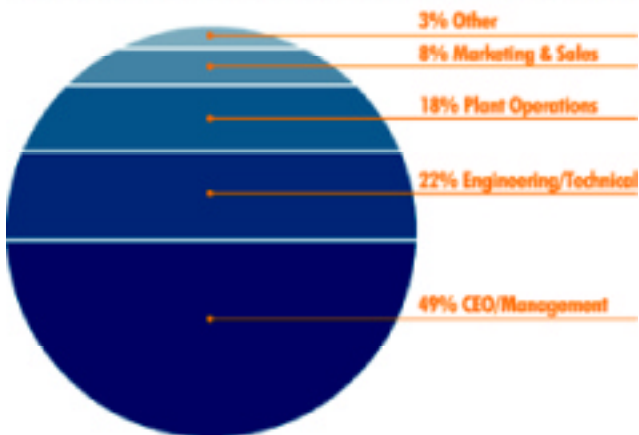

Circulation Profile

40,000 managers, directors, and CEO/VP level readers working in all key industries faced with supply chain, distribution and logistics challenges.

Attendee Profile Based on Job Function

Attendee Profile for Buying Influence

PRODUCT INTEREST